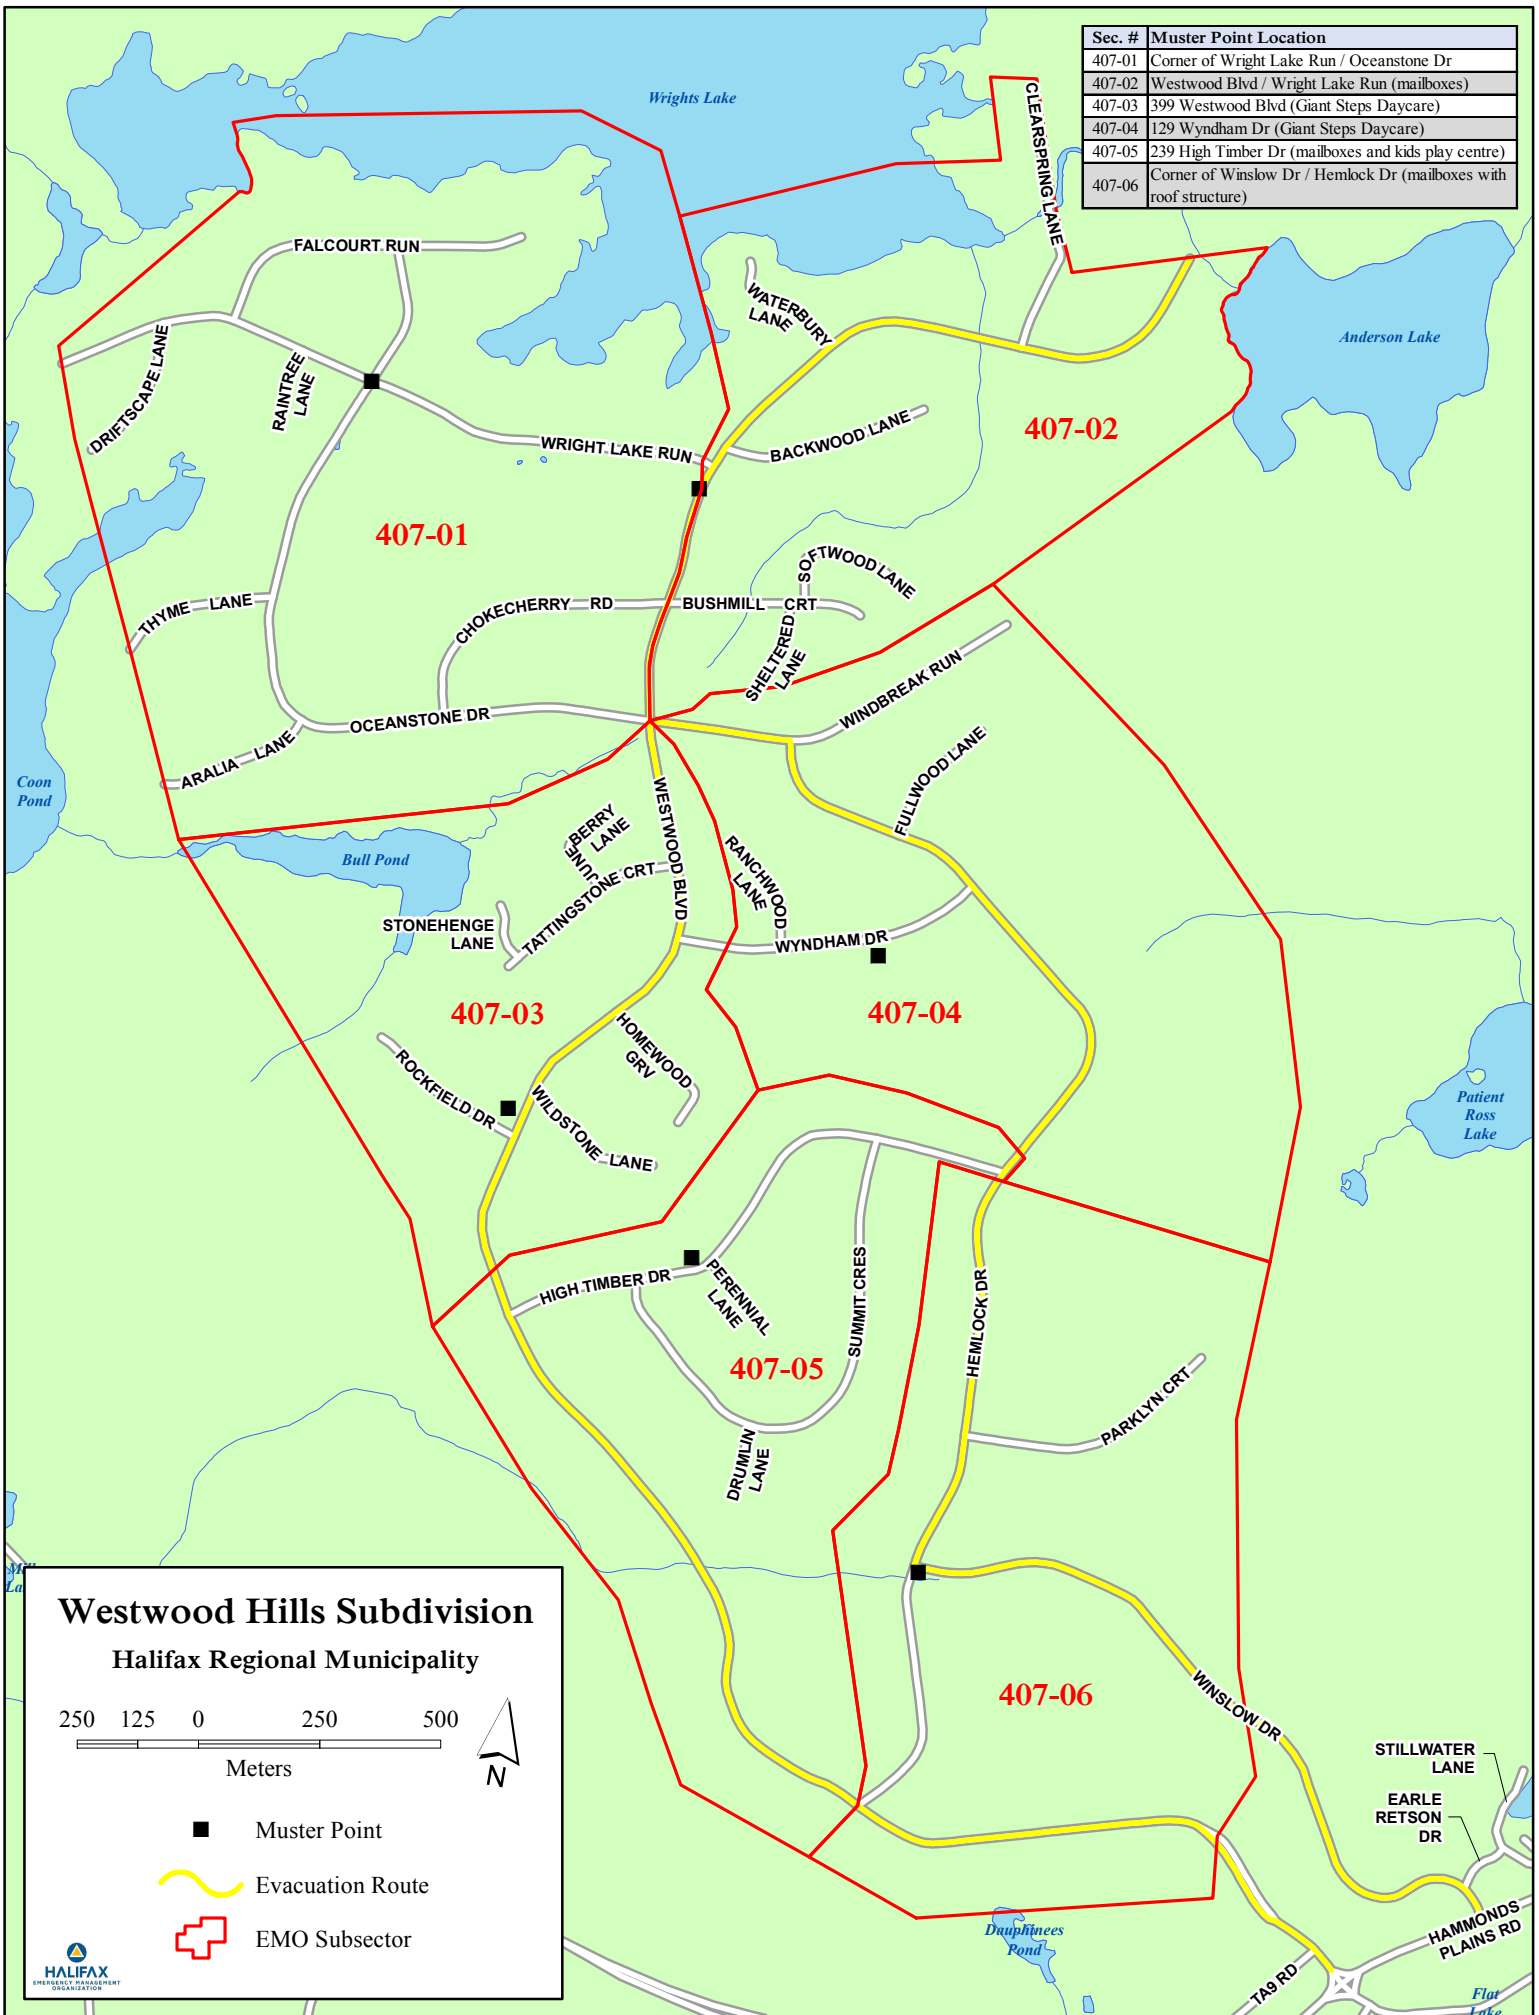

Sec. #	Muster Point Location
407-01	Corner of Wright Lake Run / Oceanstone Dr
407-02	Westwood Blvd / Wright Lake Run (mailboxes)
407-03	399 Westwood Blvd (Giant Steps Daycare)
407-04	129 Wyndham Dr (Giant Steps Daycare)
407-05	239 High Timber Dr (mailboxes and kids play centre)
407-06	Corner of Winslow Dr / Hemlock Dr (mailboxes with roof structure)

Westwood Hills Subdivision

Halifax Regional Municipality

■ Muster Point

~ Evacuation Route

□ EMO Subsector